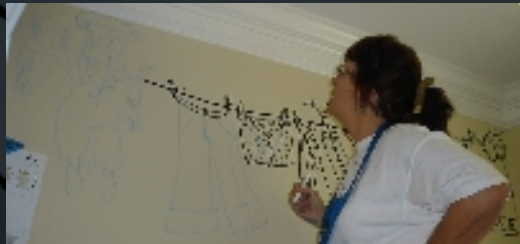

Front Entry

- Before

- After

Trompe L'oeil vase of flowers.

Front Entry

- Before

- After

5'x7' acrylic painting on canvas framed & mounted on side wall.

- After

Harlequin wall

Upstairs Guest Bath

- Before

- After

Laundry Room

- Before

- After