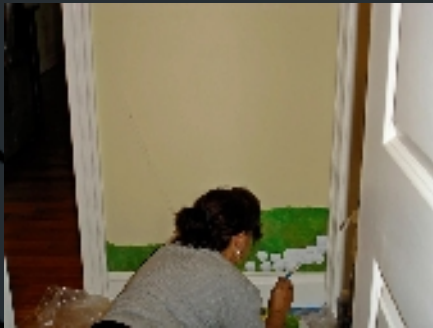

Guest Bath

- Before (during)
- After